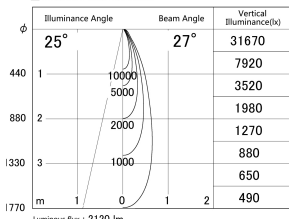

Item no. DD161-2525WW9027-TL

Series Name: AMMA Φ80 series Lens type adjustable Antiglare (DD161-AG)

■ Lighting Distribution Curve (cd/1000 lm)

Installation	Recessed mount
Type	High-efficiency antiglare type adjustable downlight
Fixture wattage	24W
Beam angle	27deg
Color Temp.	2700K
CRI	Ra>90
Luminous	2120 lm
Body	Die-cast aluminum alloy
Body finish	N/A
Trim finish	White
Reflector finish	White
IP Rate	IP20
Light source	COB module
Input Voltage	AC220~240V
Dimming Type	Non-Dimmable
Certificate	CE,CCC
Cut Hole	80mm