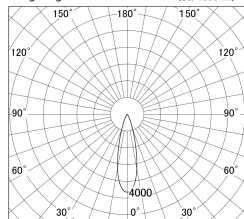

■ Lighting Distribution Curve (cd/1000 lm)