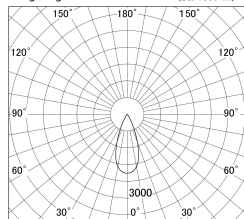

Installation	Recessed mount
Type	High-efficiency antiglare type adjustable downlight
Fixture wattage	24W
Beam angle	40deg
Color Temp.	2700K
CRI	Ra>90
Luminous	2184 lm
Body	Die-castaluminumalloy
Body finish	N/A
Trim finish	White
Reflector finish	White
IP Rate	IP20
Light source	COB module
Input Voltage	AC220~240V
Dimming Type	Non-Dimmable
Certificate	CE,CCC
Cut Hole	80mm

■ Lighting Distribution Curve (cd/1000 lm)