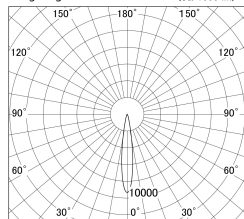

■ Lighting Distribution Curve (cd/1000 lm)