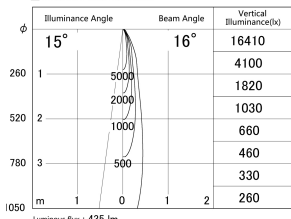

Item no. DD161-0515WW9030-TL

Series Name: AMMA Φ80 series Lens type adjustable Antiglare (DD161-AG)

■ Lighting Distribution Curve (cd/1000 lm)

Installation	Recessed mount
Type	High-efficiency antiglare type adjustable downlight
Fixture wattage	5W
Beam angle	16deg
Color Temp.	3000K
CRI	Ra>90
Luminous	437.11392405063 lm
Body	Die-castaluminumalloy
Body finish	N/A
Trim finish	White
Reflector finish	White
IP Rate	IP20
Light source	COB module
Input Voltage	AC220~240V
Dimming Type	Non-Dimmable
Certificate	CE,CCC
Cut Hole	80mm