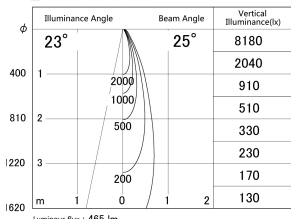

Item no. DD161-0525WW9030-TL

Series Name: AMMA Φ80 series Lens type adjustable Antiglare (DD161-AG)

■ Lighting Distribution Curve (cd/1000 lm)

Installation	Recessed mount
Type	High-efficiency antiglare type adjustable downlight
Fixture wattage	5W
Beam angle	25deg
Color Temp.	3000K
CRI	Ra>90
Luminous	463.79227557411 lm
Body	Die-castaluminumalloy
Body finish	N/A
Trim finish	White
Reflector finish	White
IP Rate	IP20
Light source	COB module
Input Voltage	AC220~240V
Dimming Type	Non-Dimmable
Certificate	CE,CCC
Cut Hole	80mm