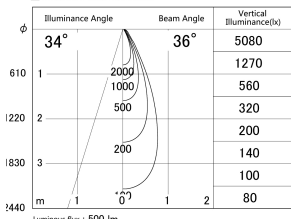

Item no. DD161-0535WW9030-TL

Series Name: AMMA Φ80 series Lens type adjustable Antiglare (DD161-AG)

■ Lighting Distribution Curve (cd/1000 lm)

Installation	Recessed mount
Type	High-efficiency antiglare type adjustable downlight
Fixture wattage	5W
Beam angle	36deg
Color Temp.	3000K
CRI	Ra>90
Luminous	502.05010438413 lm
Body	Die-castaluminumalloy
Body finish	N/A
Trim finish	White
Reflector finish	White
IP Rate	IP20
Light source	COB module
Input Voltage	AC220~240V
Dimming Type	Non-Dimmable
Certificate	CE,CCC
Cut Hole	80mm