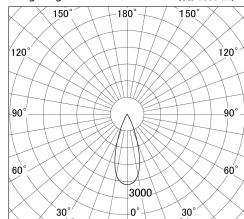

■ Lighting Distribution Curve (cd/1000 lm)