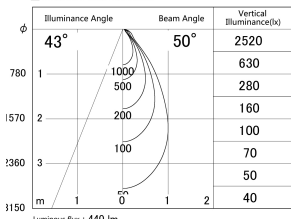

Item no. DD161-0545WW9030-TL

Series Name: AMMA Φ80 series Lens type adjustable Antiglare (DD161-AG)

■ Lighting Distribution Curve (cd/1000 lm)

Installation	Recessed mount
Type	High-efficiency antiglare type adjustable downlight
Fixture wattage	5W
Beam angle	50deg
Color Temp.	3000K
CRI	Ra>90
Luminous	438.28705636743 lm
Body	Die-cast aluminum alloy
Body finish	N/A
Trim finish	White
Reflector finish	White
IP Rate	IP20
Light source	COB module
Input Voltage	AC220~240V
Dimming Type	Non-Dimmable
Certificate	CE,CCC
Cut Hole	80mm