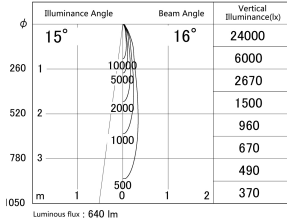

Item no. DD161-0815WW9030-TL

Series Name: AMMA Φ80 series Lens type adjustable Antiglare (DD161-AG)

■ Lighting Distribution Curve (cd/1000 lm)

Installation	Recessed mount
Type	High-efficiency antiglare type adjustable downlight
Fixture wattage	7.5W
Beam angle	16deg
Color Temp.	3000K
CRI	Ra>90
Luminous	639.29957805907 lm
Body	Die-castaluminumalloy
Body finish	N/A
Trim finish	White
Reflector finish	White
IP Rate	IP20
Light source	COB module
Input Voltage	AC220~240V
Dimming Type	Non-Dimmable
Certificate	CE,CCC
Cut Hole	80mm