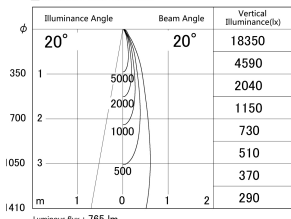

Item no. DD161-0820WW9030-TL

Series Name: AMMA Φ80 series Lens type adjustable Antiglare (DD161-AG)

■ Lighting Distribution Curve (cd/1000 lm)

Installation	Recessed mount
Type	High-efficiency antiglare type adjustable downlight
Fixture wattage	7.5W
Beam angle	20deg
Color Temp.	3000K
CRI	Ra>90
Luminous	766 lm
Body	Die-castaluminumalloy
Body finish	N/A
Trim finish	White
Reflector finish	White
IP Rate	IP20
Light source	COB module
Input Voltage	AC220~240V
Dimming Type	Non-Dimmable
Certificate	CE,CCC
Cut Hole	80mm