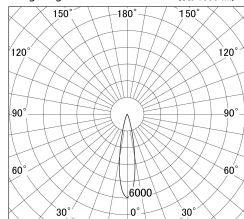

■ Lighting Distribution Curve (cd/1000 lm)