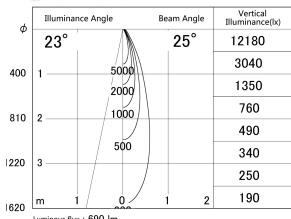

Item no. DD161-0825WW9030-TL

Series Name: AMMA Φ80 series Lens type adjustable Antiglare (DD161-AG)

■ Lighting Distribution Curve (cd/1000 lm)

Installation	Recessed mount
Type	High-efficiency antiglare type adjustable downlight
Fixture wattage	7.5W
Beam angle	25deg
Color Temp.	3000K
CRI	Ra>90
Luminous	691 lm
Body	Die-castaluminumalloy
Body finish	N/A
Trim finish	White
Reflector finish	White
IP Rate	IP20
Light source	COB module
Input Voltage	AC220~240V
Dimming Type	Non-Dimmable
Certificate	CE,CCC
Cut Hole	80mm