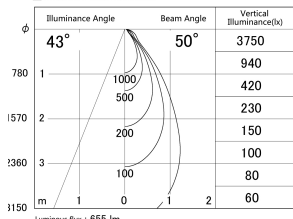

Item no. DD161-0845WW9030-TL

Series Name: AMMA Φ80 series Lens type adjustable Antiglare (DD161-AG)

■ Lighting Distribution Curve (cd/1000 lm)

Installation	Recessed mount
Type	High-efficiency antiglare type adjustable downlight
Fixture wattage	7.5W
Beam angle	50deg
Color Temp.	3000K
CRI	Ra>90
Luminous	653 lm
Body	Die-castaluminumalloy
Body finish	N/A
Trim finish	White
Reflector finish	White
IP Rate	IP20
Light source	COB module
Input Voltage	AC220~240V
Dimming Type	Non-Dimmable
Certificate	CE,CCC
Cut Hole	80mm