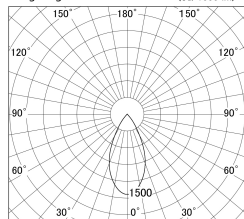

■ Lighting Distribution Curve (cd/1000 lm)