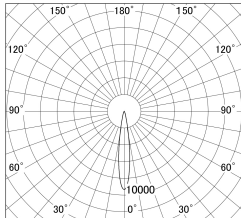

■ Lighting Distribution Curve (cd/1000 lm)