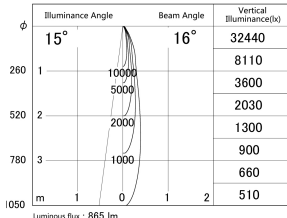

Item no. DD161-1015WW9030-TL

Series Name: AMMA Φ80 series Lens type adjustable Antiglare (DD161-AG)

■ Lighting Distribution Curve (cd/1000 lm)

Installation	Recessed mount
Type	High-efficiency antiglare type adjustable downlight
Fixture wattage	10.5W
Beam angle	16deg
Color Temp.	3000K
CRI	Ra>90
Luminous	864.40506329114 lm
Body	Die-castaluminumalloy
Body finish	N/A
Trim finish	White
Reflector finish	White
IP Rate	IP20
Light source	COB module
Input Voltage	AC220~240V
Dimming Type	Non-Dimmable
Certificate	CE,CCC
Cut Hole	80mm