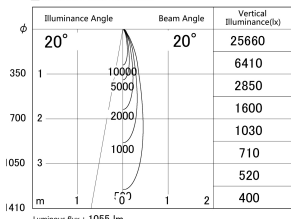

Item no. DD161-1020WW9030-TL

Series Name: AMMA Φ80 series Lens type adjustable Antiglare (DD161-AG)

■ Lighting Distribution Curve (cd/1000 lm)

Installation	Recessed mount
Type	High-efficiency antiglare type adjustable downlight
Fixture wattage	10.5W
Beam angle	20deg
Color Temp.	3000K
CRI	Ra>90
Luminous	1056.0023085802 lm
Body	Die-castaluminumalloy
Body finish	N/A
Trim finish	White
Reflector finish	White
IP Rate	IP20
Light source	COB module
Input Voltage	AC220~240V
Dimming Type	Non-Dimmable
Certificate	CE,CCC
Cut Hole	80mm