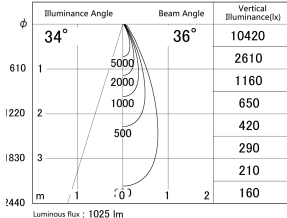

Item no. DD161-1035WW9030-TL

Series Name: AMMA Φ80 series Lens type adjustable Antiglare (DD161-AG)

■ Lighting Distribution Curve (cd/1000 lm)

Installation	Recessed mount
Type	High-efficiency antiglare type adjustable downlight
Fixture wattage	10.5W
Beam angle	36deg
Color Temp.	3000K
CRI	Ra>90
Luminous	1025.875336668 lm
Body	Die-cast aluminum alloy
Body finish	N/A
Trim finish	White
Reflector finish	White
IP Rate	IP20
Light source	COB module
Input Voltage	AC220~240V
Dimming Type	Non-Dimmable
Certificate	CE,CCC
Cut Hole	80mm