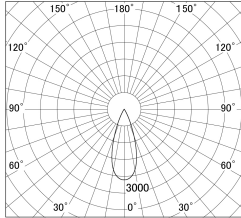

■ Lighting Distribution Curve (cd/1000 lm)