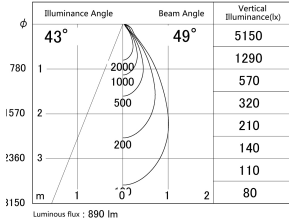

Item no. DD161-1045WW9030-TL

Series Name: AMMA Φ80 series Lens type adjustable Antiglare (DD161-AG)

■ Lighting Distribution Curve (cd/1000 lm)

Installation	Recessed mount
Type	High-efficiency antiglare type adjustable downlight
Fixture wattage	10.5W
Beam angle	49deg
Color Temp.	3000K
CRI	Ra>90
Luminous	891.86225471335 lm
Body	Die-castaluminumalloy
Body finish	N/A
Trim finish	White
Reflector finish	White
IP Rate	IP20
Light source	COB module
Input Voltage	AC220~240V
Dimming Type	Non-Dimmable
Certificate	CE,CCC
Cut Hole	80mm