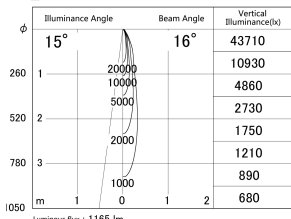

Item no. DD161-1515WW9030-TL

Series Name: AMMA Φ80 series Lens type adjustable Antiglare (DD161-AG)

■ Lighting Distribution Curve (cd/1000 lm)

Installation	Recessed mount
Type	High-efficiency antiglare type adjustable downlight
Fixture wattage	14W
Beam angle	16deg
Color Temp.	3000K
CRI	Ra>90
Luminous	1164 lm
Body	Die-castaluminumalloy
Body finish	N/A
Trim finish	White
Reflector finish	White
IP Rate	IP20
Light source	COB module
Input Voltage	AC220~240V
Dimming Type	Non-Dimmable
Certificate	CE,CCC
Cut Hole	80mm