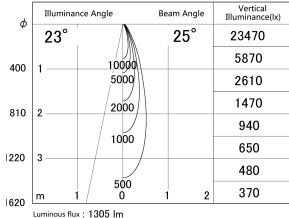

Item no. DD161-1525WW9030-TL

Series Name: AMMA Φ80 series Lens type adjustable Antiglare (DD161-AG)

■ Lighting Distribution Curve (cd/1000 lm)

Installation	Recessed mount
Type	High-efficiency antiglare type adjustable downlight
Fixture wattage	14W
Beam angle	25deg
Color Temp.	3000K
CRI	Ra>90
Luminous	1306.7672181608 lm
Body	Die-castaluminumalloy
Body finish	N/A
Trim finish	White
Reflector finish	White
IP Rate	IP20
Light source	COB module
Input Voltage	AC220~240V
Dimming Type	Non-Dimmable
Certificate	CE,CCC
Cut Hole	80mm