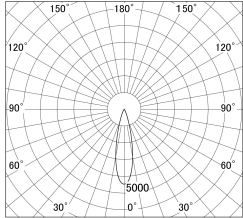

■ Lighting Distribution Curve (cd/1000 lm)