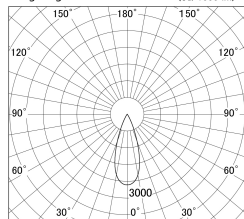

■ Lighting Distribution Curve (cd/1000 lm)