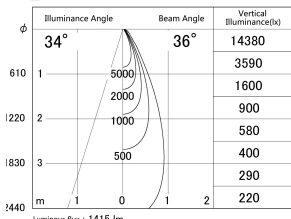

Item no. DD161-1535WW9030-TL

Series Name: AMMA Φ80 series Lens type adjustable Antiglare (DD161-AG)

■ Lighting Distribution Curve (cd/1000 lm)

Installation	Recessed mount
Type	High-efficiency antiglare type adjustable downlight
Fixture wattage	14W
Beam angle	36deg
Color Temp.	3000K
CRI	Ra>90
Luminous	1414.948056945 lm
Body	Die-castaluminumalloy
Body finish	N/A
Trim finish	White
Reflector finish	White
IP Rate	IP20
Light source	COB module
Input Voltage	AC220~240V
Dimming Type	Non-Dimmable
Certificate	CE,CCC
Cut Hole	80mm