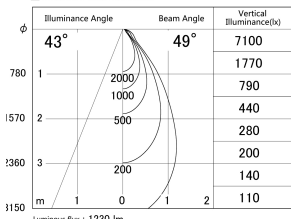

Item no. DD161-1545WW9030-TL

Series Name: AMMA Φ80 series Lens type adjustable Antiglare (DD161-AG)

■ Lighting Distribution Curve (cd/1000 lm)

Installation	Recessed mount
Type	High-efficiency antiglare type adjustable downlight
Fixture wattage	14W
Beam angle	49deg
Color Temp.	3000K
CRI	Ra>90
Luminous	1230.1092727972 lm
Body	Die-castaluminumalloy
Body finish	N/A
Trim finish	White
Reflector finish	White
IP Rate	IP20
Light source	COB module
Input Voltage	AC220~240V
Dimming Type	Non-Dimmable
Certificate	CE,CCC
Cut Hole	80mm