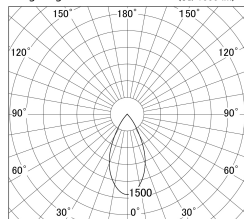

■ Lighting Distribution Curve (cd/1000 lm)