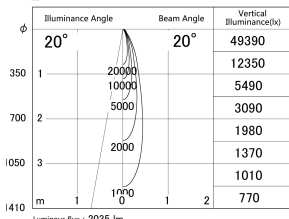

Item no. DD161-2020WW9030-TL

Series Name: AMMA Φ80 series Lens type adjustable Antiglare (DD161-AG)

■ Lighting Distribution Curve (cd/1000 lm)

Installation	Recessed mount
Type	High-efficiency antiglare type adjustable downlight
Fixture wattage	21W
Beam angle	20deg
Color Temp.	3000K
CRI	Ra>90
Luminous	2033 lm
Body	Die-castaluminumalloy
Body finish	N/A
Trim finish	White
Reflector finish	White
IP Rate	IP20
Light source	COB module
Input Voltage	AC220~240V
Dimming Type	Non-Dimmable
Certificate	CE,CCC
Cut Hole	80mm