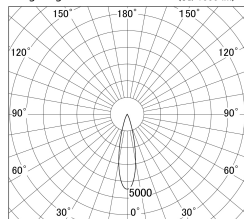

■ Lighting Distribution Curve (cd/1000 lm)