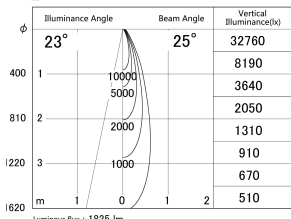

Item no. DD161-2025WW9030-TL

Series Name: AMMA Φ80 series Lens type adjustable Antiglare (DD161-AG)

■ Lighting Distribution Curve (cd/1000 lm)

Installation	Recessed mount
Type	High-efficiency antiglare type adjustable downlight
Fixture wattage	21W
Beam angle	25deg
Color Temp.	3000K
CRI	Ra>90
Luminous	1824 lm
Body	Die-castaluminumalloy
Body finish	N/A
Trim finish	White
Reflector finish	White
IP Rate	IP20
Light source	COB module
Input Voltage	AC220~240V
Dimming Type	Non-Dimmable
Certificate	CE,CCC
Cut Hole	80mm