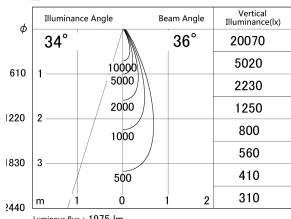

Item no. DD161-2035WW9030-TL

Series Name: AMMA Φ80 series Lens type adjustable Antiglare (DD161-AG)

■ Lighting Distribution Curve (cd/1000 lm)

Installation	Recessed mount
Type	High-efficiency antiglare type adjustable downlight
Fixture wattage	21W
Beam angle	36deg
Color Temp.	3000K
CRI	Ra>90
Luminous	1975 lm
Body	Die-castaluminumalloy
Body finish	N/A
Trim finish	White
Reflector finish	White
IP Rate	IP20
Light source	COB module
Input Voltage	AC220~240V
Dimming Type	Non-Dimmable
Certificate	CE,CCC
Cut Hole	80mm