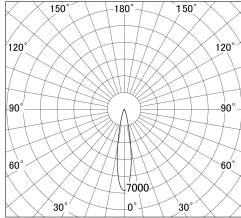

■ Lighting Distribution Curve (cd/1000 lm)