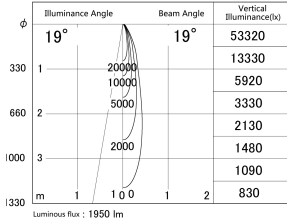

Item no. DD161-2520WW9030-TL

Series Name: AMMA Φ80 series Lens type adjustable Antiglare (DD161-AG)

■ Lighting Distribution Curve (cd/1000 lm)

Installation	Recessed mount
Type	High-efficiency antiglare type adjustable downlight
Fixture wattage	24W
Beam angle	19deg
Color Temp.	3000K
CRI	Ra>90
Luminous	1952 lm
Body	Die-castaluminumalloy
Body finish	N/A
Trim finish	White
Reflector finish	White
IP Rate	IP20
Light source	COB module
Input Voltage	AC220~240V
Dimming Type	Non-Dimmable
Certificate	CE,CCC
Cut Hole	80mm