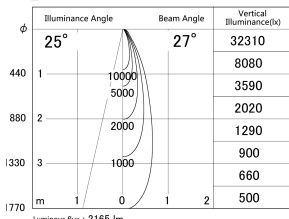

Item no. DD161-2525WW9030-TL

Series Name: AMMA Φ80 series Lens type adjustable Antiglare (DD161-AG)

■ Lighting Distribution Curve (cd/1000 lm)

Installation	Recessed mount
Type	High-efficiency antiglare type adjustable downlight
Fixture wattage	24W
Beam angle	27deg
Color Temp.	3000K
CRI	Ra>90
Luminous	2163 lm
Body	Die-castaluminumalloy
Body finish	N/A
Trim finish	White
Reflector finish	White
IP Rate	IP20
Light source	COB module
Input Voltage	AC220~240V
Dimming Type	Non-Dimmable
Certificate	CE,CCC
Cut Hole	80mm