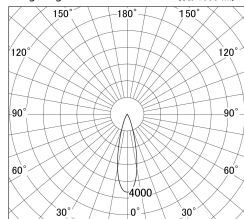

■ Lighting Distribution Curve (cd/1000 lm)