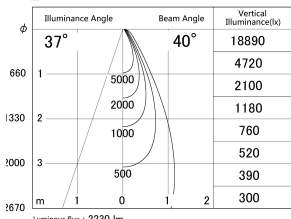

Item no. DD161-2540WW9030-TL

Series Name: AMMA Φ80 series Lens type adjustable Antiglare (DD161-AG)

■ Lighting Distribution Curve (cd/1000 lm)

Installation	Recessed mount
Type	High-efficiency antiglare type adjustable downlight
Fixture wattage	24W
Beam angle	40deg
Color Temp.	3000K
CRI	Ra>90
Luminous	2229 lm
Body	Die-castaluminumalloy
Body finish	N/A
Trim finish	White
Reflector finish	White
IP Rate	IP20
Light source	COB module
Input Voltage	AC220~240V
Dimming Type	Non-Dimmable
Certificate	CE,CCC
Cut Hole	80mm