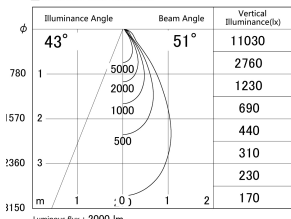

Item no. DD161-2545WW9030-TL

Series Name: AMMA Φ80 series Lens type adjustable Antiglare (DD161-AG)

■ Lighting Distribution Curve (cd/1000 lm)

Installation	Recessed mount
Type	High-efficiency antiglare type adjustable downlight
Fixture wattage	24W
Beam angle	51deg
Color Temp.	3000K
CRI	Ra>90
Luminous	1998 lm
Body	Die-castaluminumalloy
Body finish	N/A
Trim finish	White
Reflector finish	White
IP Rate	IP20
Light source	COB module
Input Voltage	AC220~240V
Dimming Type	Non-Dimmable
Certificate	CE,CCC
Cut Hole	80mm