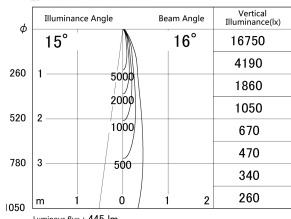

Item no. DD161-0515WW9035-TL

Series Name: AMMA Φ80 series Lens type adjustable Antiglare (DD161-AG)

■ Lighting Distribution Curve (cd/1000 lm)

Installation	Recessed mount
Type	High-efficiency antiglare type adjustable downlight
Fixture wattage	5W
Beam angle	16deg
Color Temp.	3500K
CRI	Ra>90
Luminous	446 lm
Body	Die-castaluminumalloy
Body finish	N/A
Trim finish	White
Reflector finish	White
IP Rate	IP20
Light source	COB module
Input Voltage	AC220~240V
Dimming Type	Non-Dimmable
Certificate	CE,CCC
Cut Hole	80mm