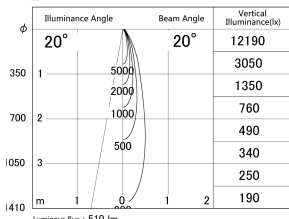

Item no. DD161-0520WW9035-TL

Series Name: AMMA Φ80 series Lens type adjustable Antiglare (DD161-AG)

■ Lighting Distribution Curve (cd/1000 lm)

Installation	Recessed mount
Type	High-efficiency antiglare type adjustable downlight
Fixture wattage	5W
Beam angle	20deg
Color Temp.	3500K
CRI	Ra>90
Luminous	509 lm
Body	Die-castaluminumalloy
Body finish	N/A
Trim finish	White
Reflector finish	White
IP Rate	IP20
Light source	COB module
Input Voltage	AC220~240V
Dimming Type	Non-Dimmable
Certificate	CE,CCC
Cut Hole	80mm