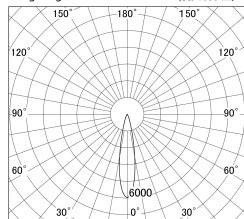

■ Lighting Distribution Curve (cd/1000 lm)