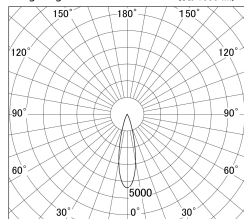

■ Lighting Distribution Curve (cd/1000 lm)