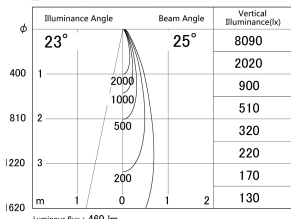

Item no. DD161-0525WW9035-TL

Series Name: AMMA Φ80 series Lens type adjustable Antiglare (DD161-AG)

■ Lighting Distribution Curve (cd/1000 lm)

Installation	Recessed mount
Type	High-efficiency antiglare type adjustable downlight
Fixture wattage	5W
Beam angle	25deg
Color Temp.	3500K
CRI	Ra>90
Luminous	459 lm
Body	Die-castaluminumalloy
Body finish	N/A
Trim finish	White
Reflector finish	White
IP Rate	IP20
Light source	COB module
Input Voltage	AC220~240V
Dimming Type	Non-Dimmable
Certificate	CE,CCC
Cut Hole	80mm