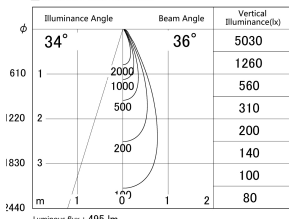

Item no. DD161-0535WW9035-TL

Series Name: AMMA Φ80 series Lens type adjustable Antiglare (DD161-AG)

■ Lighting Distribution Curve (cd/1000 lm)

Installation	Recessed mount
Type	High-efficiency antiglare type adjustable downlight
Fixture wattage	5W
Beam angle	36deg
Color Temp.	3500K
CRI	Ra>90
Luminous	497 lm
Body	Die-castaluminumalloy
Body finish	N/A
Trim finish	White
Reflector finish	White
IP Rate	IP20
Light source	COB module
Input Voltage	AC220~240V
Dimming Type	Non-Dimmable
Certificate	CE,CCC
Cut Hole	80mm