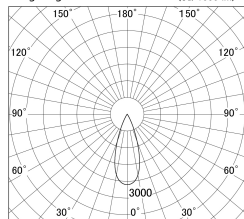

■ Lighting Distribution Curve (cd/1000 lm)