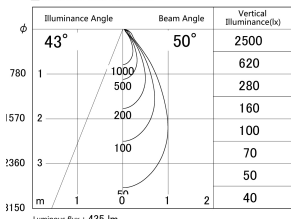

Item no. DD161-0545WW9035-TL

Series Name: AMMA Φ80 series Lens type adjustable Antiglare (DD161-AG)

■ Lighting Distribution Curve (cd/1000 lm)

Installation	Recessed mount
Type	High-efficiency antiglare type adjustable downlight
Fixture wattage	5W
Beam angle	50deg
Color Temp.	3500K
CRI	Ra>90
Luminous	434 lm
Body	Die-castaluminumalloy
Body finish	N/A
Trim finish	White
Reflector finish	White
IP Rate	IP20
Light source	COB module
Input Voltage	AC220~240V
Dimming Type	Non-Dimmable
Certificate	CE,CCC
Cut Hole	80mm