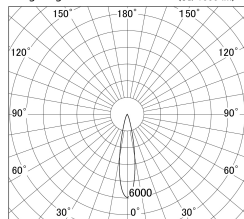

■ Lighting Distribution Curve (cd/1000 lm)