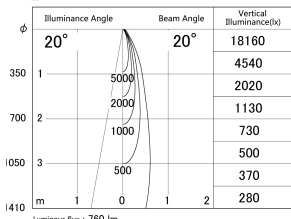

Item no. DD161-0820WW9035-TL

Series Name: AMMA Φ80 series Lens type adjustable Antiglare (DD161-AG)

■ Lighting Distribution Curve (cd/1000 lm)

Installation	Recessed mount
Type	High-efficiency antiglare type adjustable downlight
Fixture wattage	7.5W
Beam angle	20deg
Color Temp.	3500K
CRI	Ra>90
Luminous	758 lm
Body	Die-castaluminumalloy
Body finish	N/A
Trim finish	White
Reflector finish	White
IP Rate	IP20
Light source	COB module
Input Voltage	AC220~240V
Dimming Type	Non-Dimmable
Certificate	CE,CCC
Cut Hole	80mm