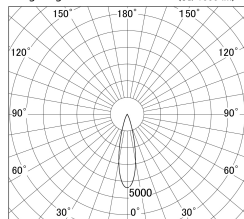

■ Lighting Distribution Curve (cd/1000 lm)