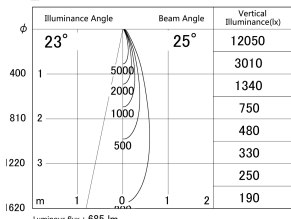

Item no. DD161-0825WW9035-TL

Series Name: AMMA Φ80 series Lens type adjustable Antiglare (DD161-AG)

■ Lighting Distribution Curve (cd/1000 lm)

Installation	Recessed mount
Type	High-efficiency antiglare type adjustable downlight
Fixture wattage	7.5W
Beam angle	25deg
Color Temp.	3500K
CRI	Ra>90
Luminous	684 lm
Body	Die-castaluminumalloy
Body finish	N/A
Trim finish	White
Reflector finish	White
IP Rate	IP20
Light source	COB module
Input Voltage	AC220~240V
Dimming Type	Non-Dimmable
Certificate	CE,CCC
Cut Hole	80mm