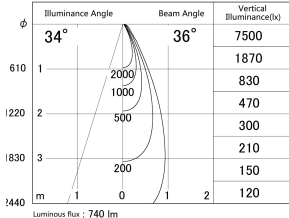

Item no. DD161-0835WW9035-TL

Series Name: AMMA Φ80 series Lens type adjustable Antiglare (DD161-AG)

■ Lighting Distribution Curve (cd/1000 lm)

Installation	Recessed mount
Type	High-efficiency antiglare type adjustable downlight
Fixture wattage	7.5W
Beam angle	36deg
Color Temp.	3500K
CRI	Ra>90
Luminous	741 lm
Body	Die-castaluminumalloy
Body finish	N/A
Trim finish	White
Reflector finish	White
IP Rate	IP20
Light source	COB module
Input Voltage	AC220~240V
Dimming Type	Non-Dimmable
Certificate	CE,CCC
Cut Hole	80mm