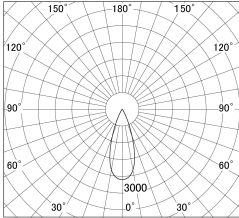

■ Lighting Distribution Curve (cd/1000 lm)