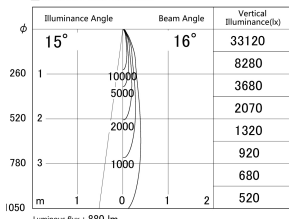

Item no. DD161-1015WW9035-TL

Series Name: AMMA Φ80 series Lens type adjustable Antiglare (DD161-AG)

■ Lighting Distribution Curve (cd/1000 lm)

Installation	Recessed mount
Type	High-efficiency antiglare type adjustable downlight
Fixture wattage	10.5W
Beam angle	16deg
Color Temp.	3500K
CRI	Ra>90
Luminous	882 lm
Body	Die-castaluminumalloy
Body finish	N/A
Trim finish	White
Reflector finish	White
IP Rate	IP20
Light source	COB module
Input Voltage	AC220~240V
Dimming Type	Non-Dimmable
Certificate	CE,CCC
Cut Hole	80mm