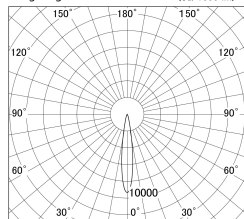

■ Lighting Distribution Curve (cd/1000 lm)