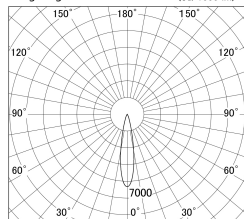

■ Lighting Distribution Curve (cd/1000 lm)