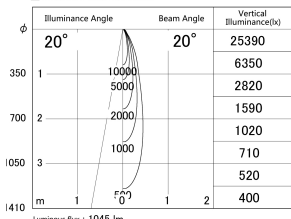

Item no. DD161-1020WW9035-TL

Series Name: AMMA Φ80 series Lens type adjustable Antiglare (DD161-AG)

■ Lighting Distribution Curve (cd/1000 lm)

Installation	Recessed mount
Type	High-efficiency antiglare type adjustable downlight
Fixture wattage	10.5W
Beam angle	20deg
Color Temp.	3500K
CRI	Ra>90
Luminous	1045 lm
Body	Die-castaluminumalloy
Body finish	N/A
Trim finish	White
Reflector finish	White
IP Rate	IP20
Light source	COB module
Input Voltage	AC220~240V
Dimming Type	Non-Dimmable
Certificate	CE,CCC
Cut Hole	80mm