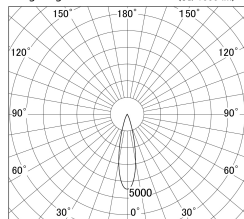

■ Lighting Distribution Curve (cd/1000 lm)