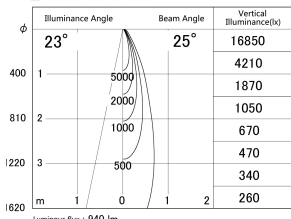

Item no. DD161-1025WW9035-TL

Series Name: AMMA Φ80 series Lens type adjustable Antiglare (DD161-AG)

■ Lighting Distribution Curve (cd/1000 lm)

Installation	Recessed mount
Type	High-efficiency antiglare type adjustable downlight
Fixture wattage	10.5W
Beam angle	25deg
Color Temp.	3500K
CRI	Ra>90
Luminous	938 lm
Body	Die-castaluminumalloy
Body finish	N/A
Trim finish	White
Reflector finish	White
IP Rate	IP20
Light source	COB module
Input Voltage	AC220~240V
Dimming Type	Non-Dimmable
Certificate	CE,CCC
Cut Hole	80mm