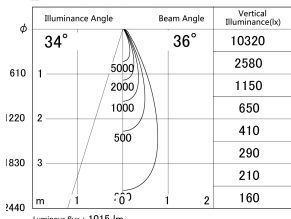

Item no. DD161-1035WW9035-TL

Series Name: AMMA Φ80 series Lens type adjustable Antiglare (DD161-AG)

■ Lighting Distribution Curve (cd/1000 lm)

Installation	Recessed mount
Type	High-efficiency antiglare type adjustable downlight
Fixture wattage	10.5W
Beam angle	36deg
Color Temp.	3500K
CRI	Ra>90
Luminous	1016 lm
Body	Die-castaluminumalloy
Body finish	N/A
Trim finish	White
Reflector finish	White
IP Rate	IP20
Light source	COB module
Input Voltage	AC220~240V
Dimming Type	Non-Dimmable
Certificate	CE,CCC
Cut Hole	80mm