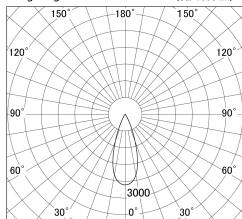

■ Lighting Distribution Curve (cd/1000 lm)