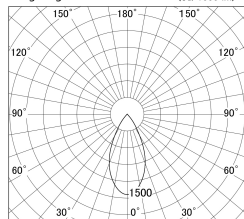

■ Lighting Distribution Curve (cd/1000 lm)