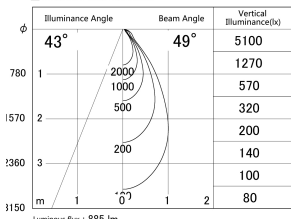

Item no. DD161-1045WW9035-TL

Series Name: AMMA Φ80 series Lens type adjustable Antiglare (DD161-AG)

■ Lighting Distribution Curve (cd/1000 lm)

Installation	Recessed mount
Type	High-efficiency antiglare type adjustable downlight
Fixture wattage	10.5W
Beam angle	49deg
Color Temp.	3500K
CRI	Ra>90
Luminous	883 lm
Body	Die-castaluminumalloy
Body finish	N/A
Trim finish	White
Reflector finish	White
IP Rate	IP20
Light source	COB module
Input Voltage	AC220~240V
Dimming Type	Non-Dimmable
Certificate	CE,CCC
Cut Hole	80mm