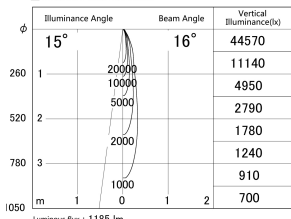

Item no. DD161-1515WW9035-TL

Series Name: AMMA Φ80 series Lens type adjustable Antiglare (DD161-AG)

■ Lighting Distribution Curve (cd/1000 lm)

Installation	Recessed mount
Type	High-efficiency antiglare type adjustable downlight
Fixture wattage	14W
Beam angle	16deg
Color Temp.	3500K
CRI	Ra>90
Luminous	1187 lm
Body	Die-castaluminumalloy
Body finish	N/A
Trim finish	White
Reflector finish	White
IP Rate	IP20
Light source	COB module
Input Voltage	AC220~240V
Dimming Type	Non-Dimmable
Certificate	CE,CCC
Cut Hole	80mm