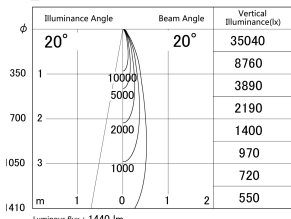

Item no. DD161-1520WW9035-TL

Series Name: AMMA Φ80 series Lens type adjustable Antiglare (DD161-AG)

■ Lighting Distribution Curve (cd/1000 lm)

Installation	Recessed mount
Type	High-efficiency antiglare type adjustable downlight
Fixture wattage	14W
Beam angle	20deg
Color Temp.	3500K
CRI	Ra>90
Luminous	1442 lm
Body	Die-castaluminumalloy
Body finish	N/A
Trim finish	White
Reflector finish	White
IP Rate	IP20
Light source	COB module
Input Voltage	AC220~240V
Dimming Type	Non-Dimmable
Certificate	CE,CCC
Cut Hole	80mm