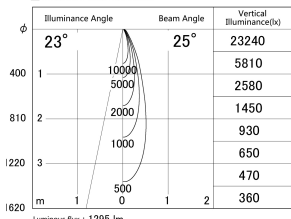

Item no. DD161-1525WW9035-TL

Series Name: AMMA Φ80 series Lens type adjustable Antiglare (DD161-AG)

■ Lighting Distribution Curve (cd/1000 lm)

Installation	Recessed mount
Type	High-efficiency antiglare type adjustable downlight
Fixture wattage	14W
Beam angle	25deg
Color Temp.	3500K
CRI	Ra>90
Luminous	1294 lm
Body	Die-castaluminumalloy
Body finish	N/A
Trim finish	White
Reflector finish	White
IP Rate	IP20
Light source	COB module
Input Voltage	AC220~240V
Dimming Type	Non-Dimmable
Certificate	CE,CCC
Cut Hole	80mm