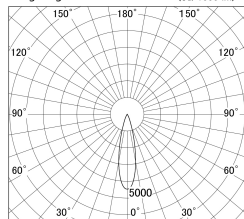

■ Lighting Distribution Curve (cd/1000 lm)