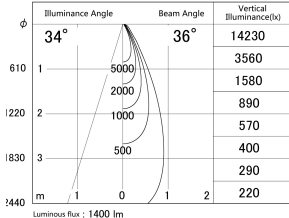

Item no. DD161-1535WW9035-TL

Series Name: AMMA Φ80 series Lens type adjustable Antiglare (DD161-AG)

■ Lighting Distribution Curve (cd/1000 lm)

Installation	Recessed mount
Type	High-efficiency antiglare type adjustable downlight
Fixture wattage	14W
Beam angle	36deg
Color Temp.	3500K
CRI	Ra>90
Luminous	1401 lm
Body	Die-castaluminumalloy
Body finish	N/A
Trim finish	White
Reflector finish	White
IP Rate	IP20
Light source	COB module
Input Voltage	AC220~240V
Dimming Type	Non-Dimmable
Certificate	CE,CCC
Cut Hole	80mm