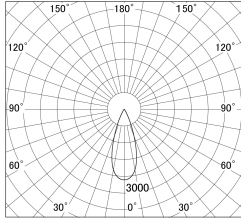

■ Lighting Distribution Curve (cd/1000 lm)