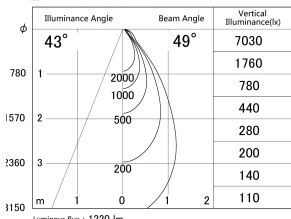

Item no. DD161-1545WW9035-TL

Series Name: AMMA Φ80 series Lens type adjustable Antiglare (DD161-AG)

■ Lighting Distribution Curve (cd/1000 lm)

Installation	Recessed mount
Type	High-efficiency antiglare type adjustable downlight
Fixture wattage	14W
Beam angle	49deg
Color Temp.	3500K
CRI	Ra>90
Luminous	1218 lm
Body	Die-castaluminumalloy
Body finish	N/A
Trim finish	White
Reflector finish	White
IP Rate	IP20
Light source	COB module
Input Voltage	AC220~240V
Dimming Type	Non-Dimmable
Certificate	CE,CCC
Cut Hole	80mm