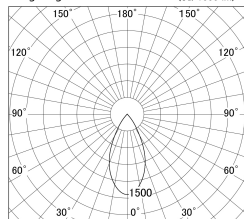

■ Lighting Distribution Curve (cd/1000 lm)