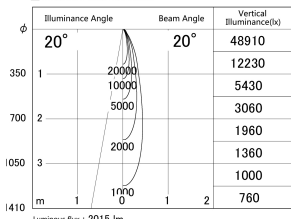

Item no. DD161-2020WW9035-TL

Series Name: AMMA Φ80 series Lens type adjustable Antiglare (DD161-AG)

■ Lighting Distribution Curve (cd/1000 lm)

Installation	Recessed mount
Type	High-efficiency antiglare type adjustable downlight
Fixture wattage	21W
Beam angle	20deg
Color Temp.	3500K
CRI	Ra>90
Luminous	2013 lm
Body	Die-castaluminumalloy
Body finish	N/A
Trim finish	White
Reflector finish	White
IP Rate	IP20
Light source	COB module
Input Voltage	AC220~240V
Dimming Type	Non-Dimmable
Certificate	CE,CCC
Cut Hole	80mm