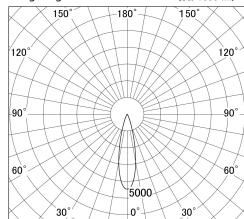

■ Lighting Distribution Curve (cd/1000 lm)