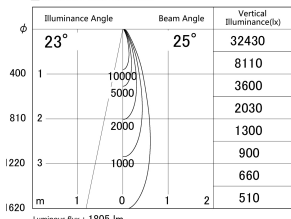

Item no. DD161-2025WW9035-TL

Series Name: AMMA Φ80 series Lens type adjustable Antiglare (DD161-AG)

■ Lighting Distribution Curve (cd/1000 lm)

Installation	Recessed mount
Type	High-efficiency antiglare type adjustable downlight
Fixture wattage	21W
Beam angle	25deg
Color Temp.	3500K
CRI	Ra>90
Luminous	1806 lm
Body	Die-castaluminumalloy
Body finish	N/A
Trim finish	White
Reflector finish	White
IP Rate	IP20
Light source	COB module
Input Voltage	AC220~240V
Dimming Type	Non-Dimmable
Certificate	CE,CCC
Cut Hole	80mm