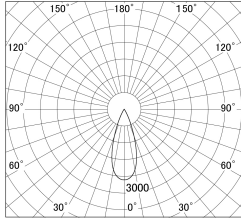

■ Lighting Distribution Curve (cd/1000 lm)