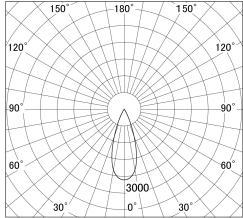

■ Lighting Distribution Curve (cd/1000 lm)