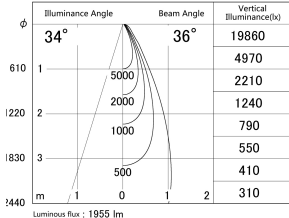

Item no. DD161-2035WW9035-TL

Series Name: AMMA Φ80 series Lens type adjustable Antiglare (DD161-AG)

■ Lighting Distribution Curve (cd/1000 lm)

Installation	Recessed mount
Type	High-efficiency antiglare type adjustable downlight
Fixture wattage	21W
Beam angle	36deg
Color Temp.	3500K
CRI	Ra>90
Luminous	1955 lm
Body	Die-castaluminumalloy
Body finish	N/A
Trim finish	White
Reflector finish	White
IP Rate	IP20
Light source	COB module
Input Voltage	AC220~240V
Dimming Type	Non-Dimmable
Certificate	CE,CCC
Cut Hole	80mm