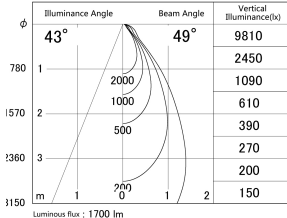

Item no. DD161-2045WW9035-TL

Series Name: AMMA Φ80 series Lens type adjustable Antiglare (DD161-AG)

■ Lighting Distribution Curve (cd/1000 lm)

Installation	Recessed mount
Type	High-efficiency antiglare type adjustable downlight
Fixture wattage	21W
Beam angle	49deg
Color Temp.	3500K
CRI	Ra>90
Luminous	1700 lm
Body	Die-castaluminumalloy
Body finish	N/A
Trim finish	White
Reflector finish	White
IP Rate	IP20
Light source	COB module
Input Voltage	AC220~240V
Dimming Type	Non-Dimmable
Certificate	CE,CCC
Cut Hole	80mm