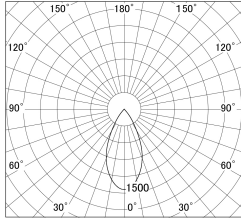

■ Lighting Distribution Curve (cd/1000 lm)