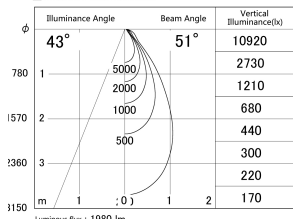

Item no. DD161-2545WW9035-TL

Series Name: AMMA Φ80 series Lens type adjustable Antiglare (DD161-AG)

■ Lighting Distribution Curve (cd/1000 lm)

Installation	Recessed mount
Type	High-efficiency antiglare type adjustable downlight
Fixture wattage	24W
Beam angle	51deg
Color Temp.	3500K
CRI	Ra>90
Luminous	1978 lm
Body	Die-cast aluminum alloy
Body finish	N/A
Trim finish	White
Reflector finish	White
IP Rate	IP20
Light source	COB module
Input Voltage	AC220~240V
Dimming Type	Non-Dimmable
Certificate	CE,CCC
Cut Hole	80mm