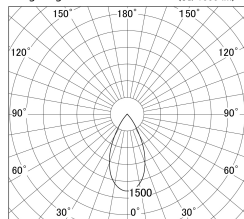

■ Lighting Distribution Curve (cd/1000 lm)