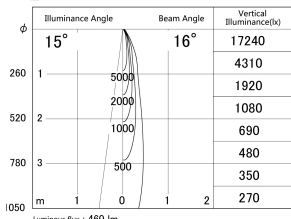

Item no. DD161-0515WW9040-TL

Series Name: AMMA Φ80 series Lens type adjustable Antiglare (DD161-AG)

■ Lighting Distribution Curve (cd/1000 lm)

Installation	Recessed mount
Type	High-efficiency antiglare type adjustable downlight
Fixture wattage	5W
Beam angle	16deg
Color Temp.	4000K
CRI	Ra>90
Luminous	459 lm
Body	Die-castaluminumalloy
Body finish	N/A
Trim finish	White
Reflector finish	White
IP Rate	IP20
Light source	COB module
Input Voltage	AC220~240V
Dimming Type	Non-Dimmable
Certificate	CE,CCC
Cut Hole	80mm