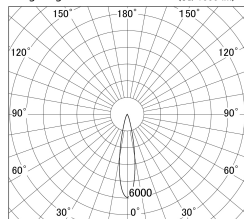

■ Lighting Distribution Curve (cd/1000 lm)