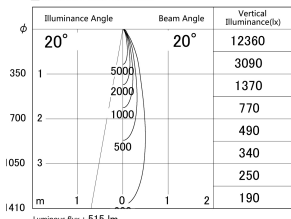

Item no. DD161-0520WW9040-TL

Series Name: AMMA Φ80 series Lens type adjustable Antiglare (DD161-AG)

■ Lighting Distribution Curve (cd/1000 lm)

Installation	Recessed mount
Type	High-efficiency antiglare type adjustable downlight
Fixture wattage	5W
Beam angle	20deg
Color Temp.	4000K
CRI	Ra>90
Luminous	516 lm
Body	Die-castaluminumalloy
Body finish	N/A
Trim finish	White
Reflector finish	White
IP Rate	IP20
Light source	COB module
Input Voltage	AC220~240V
Dimming Type	Non-Dimmable
Certificate	CE,CCC
Cut Hole	80mm